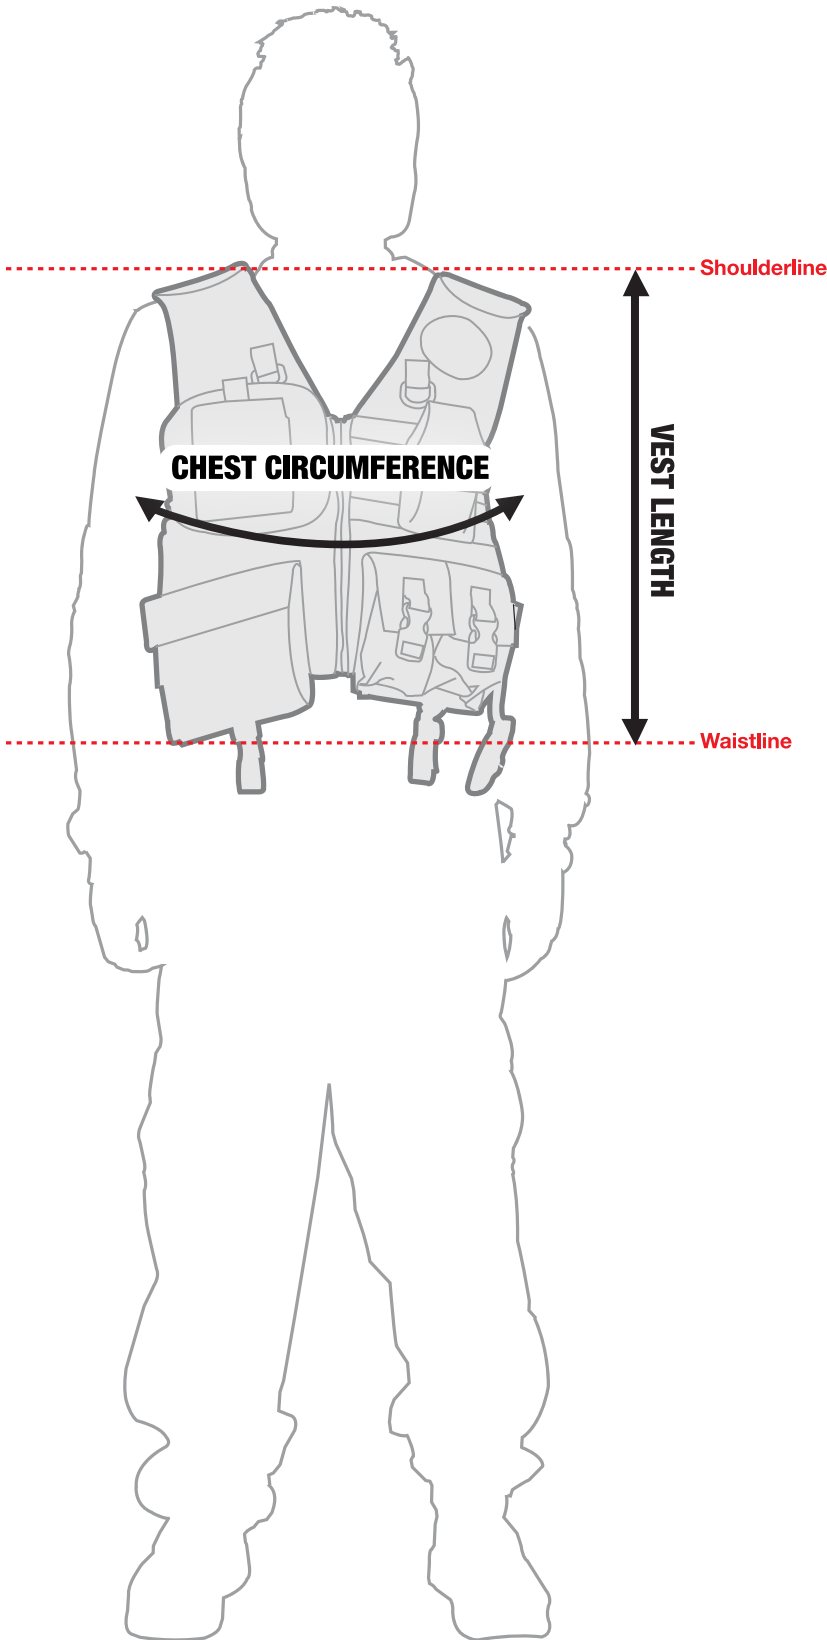

TACTICAL VEST SIZING GUIDELINES

Use the following chart & guide to properly select a size that will fit you. Special OPS™ standard vest sizes are listed below. If you are taking custom measurements use the diagram (left) to make those measurements.

NOTE: These sizes only apply to Special OPS™ vests & custom vests.

MEDIUM	Chest Adjusts { 38"-54" Vest Length { 20" Long }
LARGE	Chest Adjusts { 40"-58" Vest Length { 22" Long }
X-LARGE	Chest Adjusts { 47"-63" Vest Length { 25" Long }
XXL	Chest Adjusts { 53"-69" Vest Length { 27" Long }
XXXL	Chest Adjusts { 57"-73" Vest Length { 27" Long }

For Custom Vests lets say your a 54" Chest and a 27" Length, you need to order an XL and note in COMMENTS 27" Long. This is especially helpful with webbing type vests.

DO NOT ORDER A XXL TRYING TO GET THE LENGTH YOU NEED!!